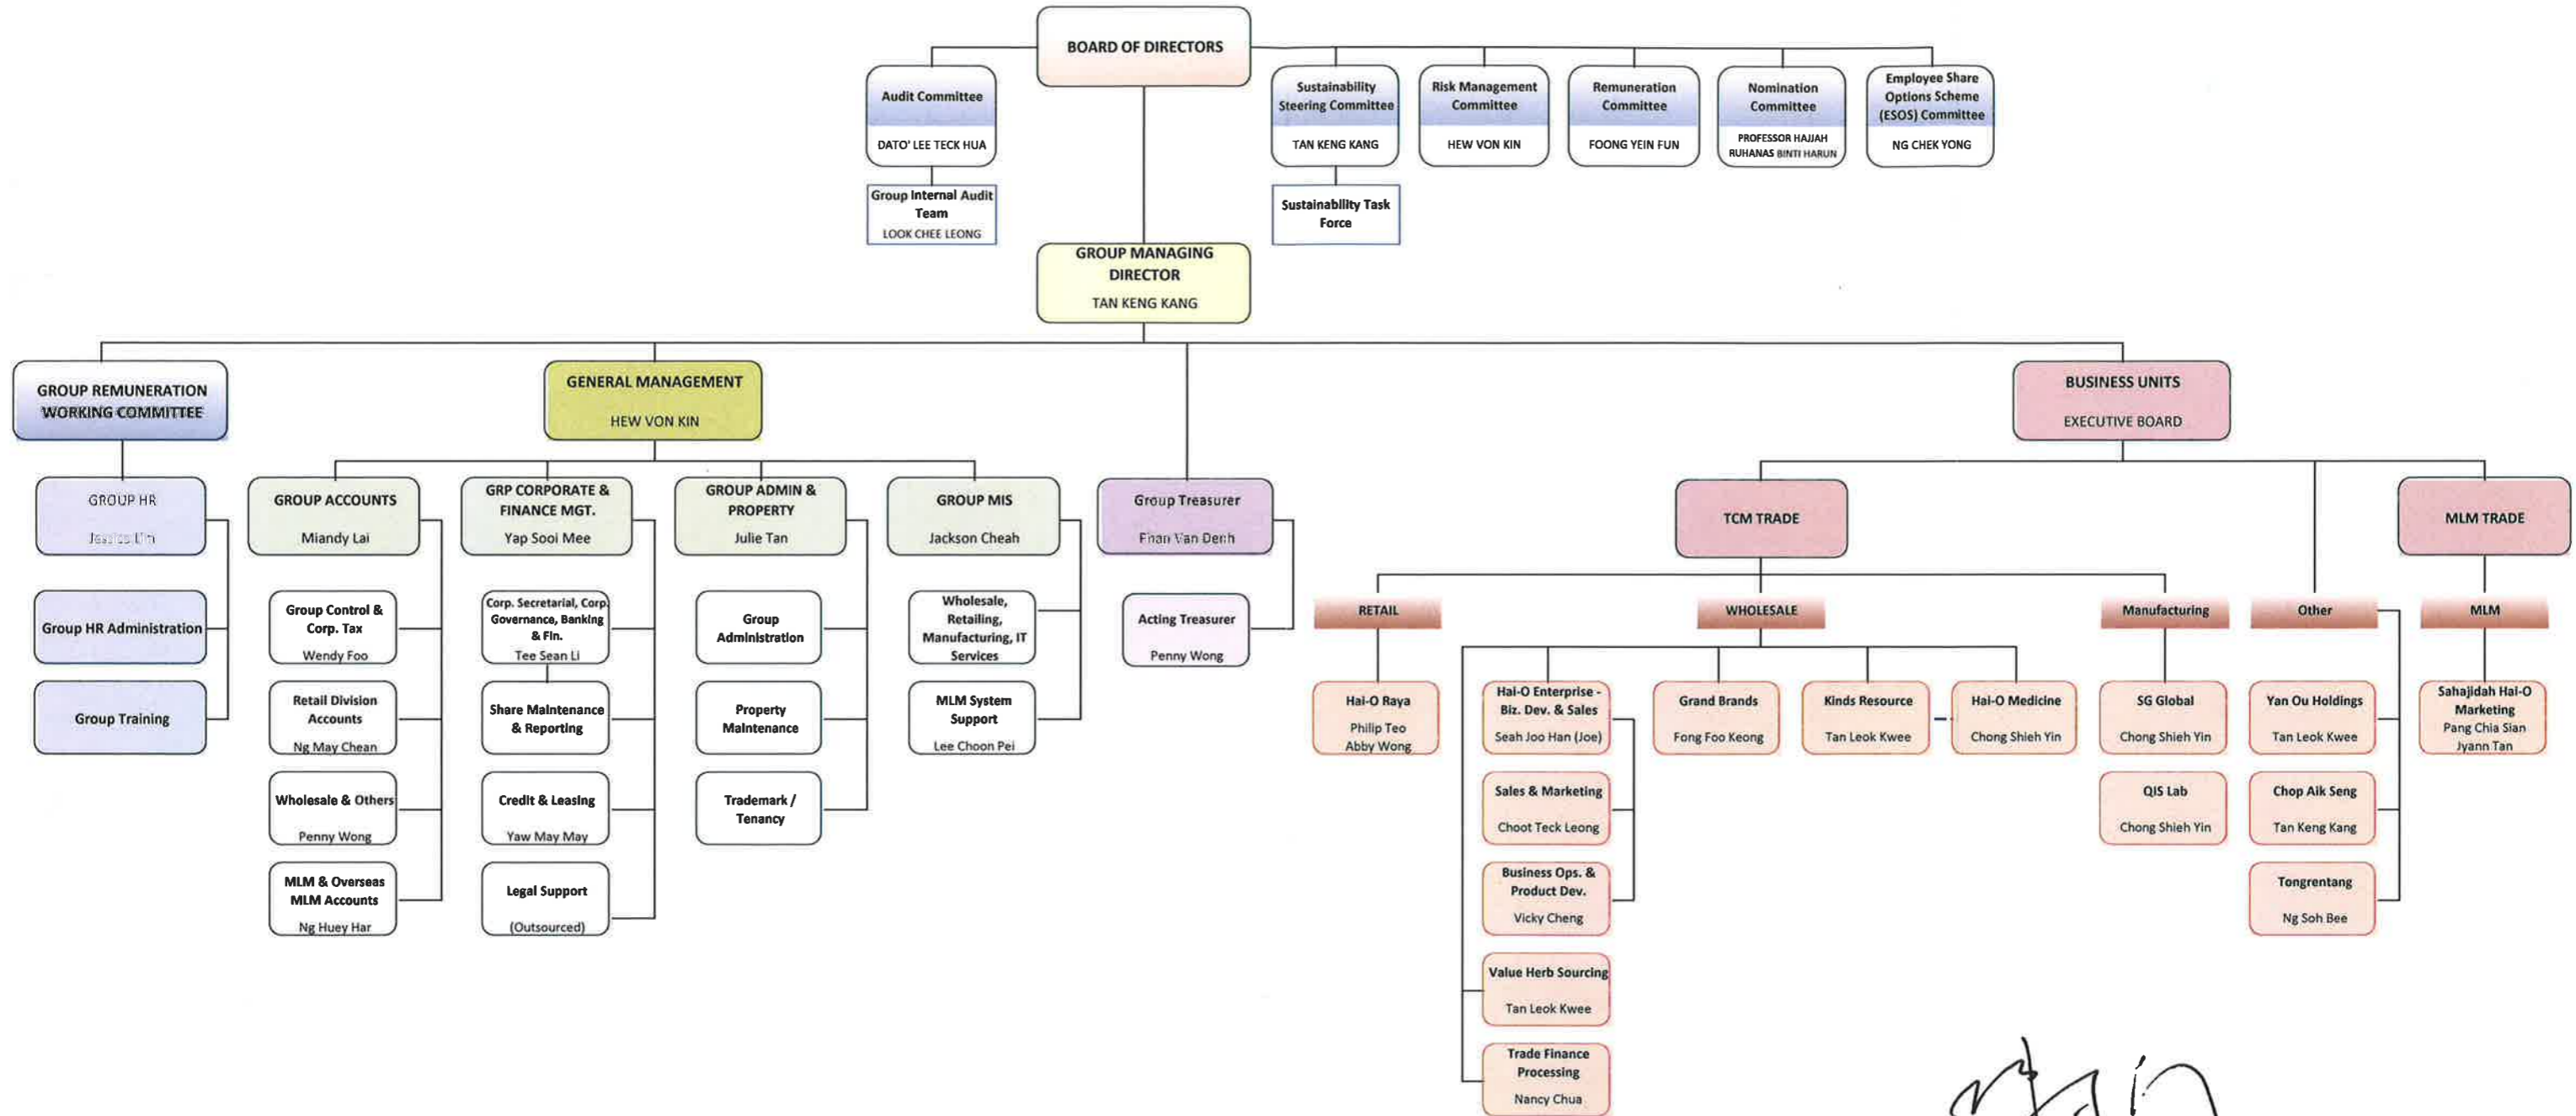

BESHOM ORGANISATION CHART

Group Remuneration Working Committee
 Chairperson - Tan Keng Kang
 Members - Hew Von Kin, Jessica Lim

Issued by : 
 Group Managing Director
 Revised on : 06-02-2026